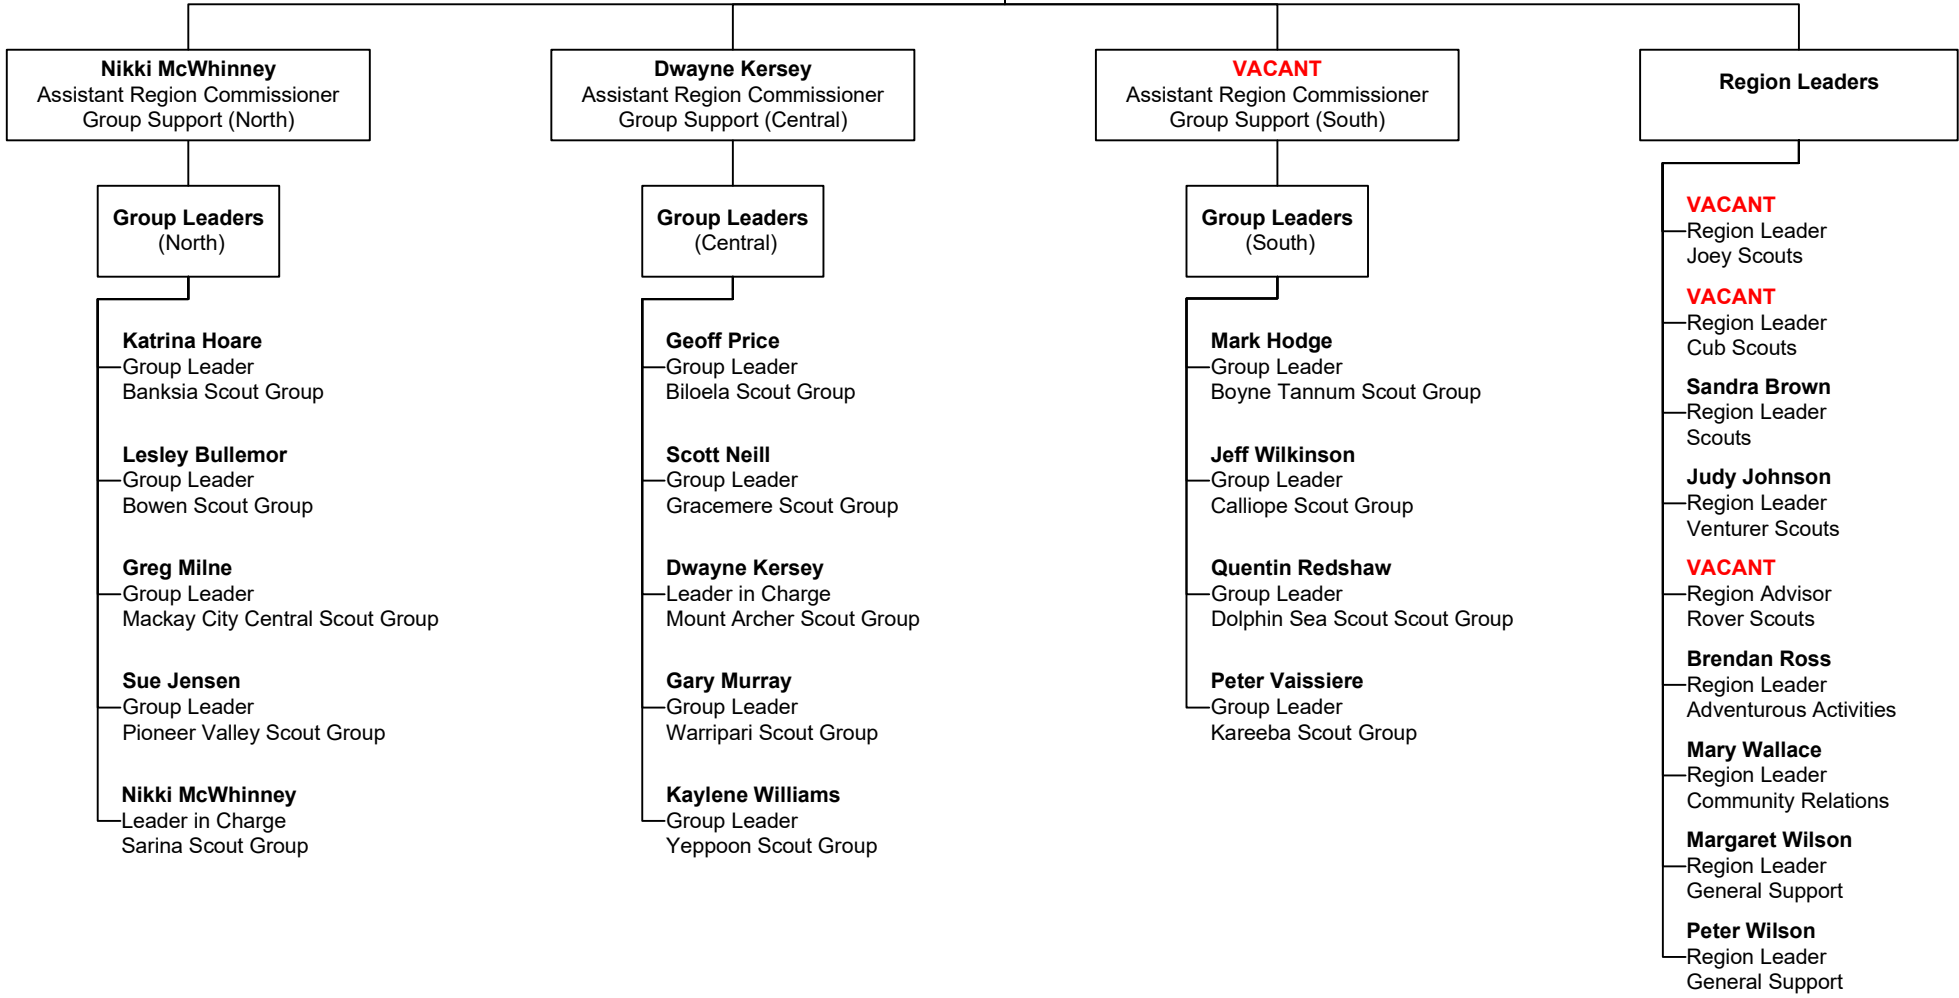

Central Coast Region Region Structure (Operations)

Dougal McWhinney
Region Commissioner

REVISION			
REV	DESCRIPTION	DATE	APPROVED
11	Minor Updates	13/09/2017	Dougal McWhinney
10	Minor Updates	10/09/2017	Dougal McWhinney