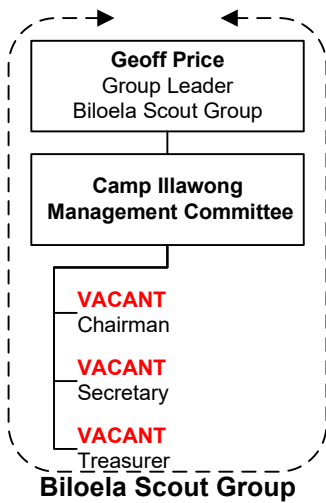

Northern Zone

Central & Southern Zone

REVISION			
REV	DESCRIPTION	DATE	APPROVED
11	Minor Updates	13/09/2017	Dougal McWhinney
10	Minor Updates	10/09/2017	Dougal McWhinney