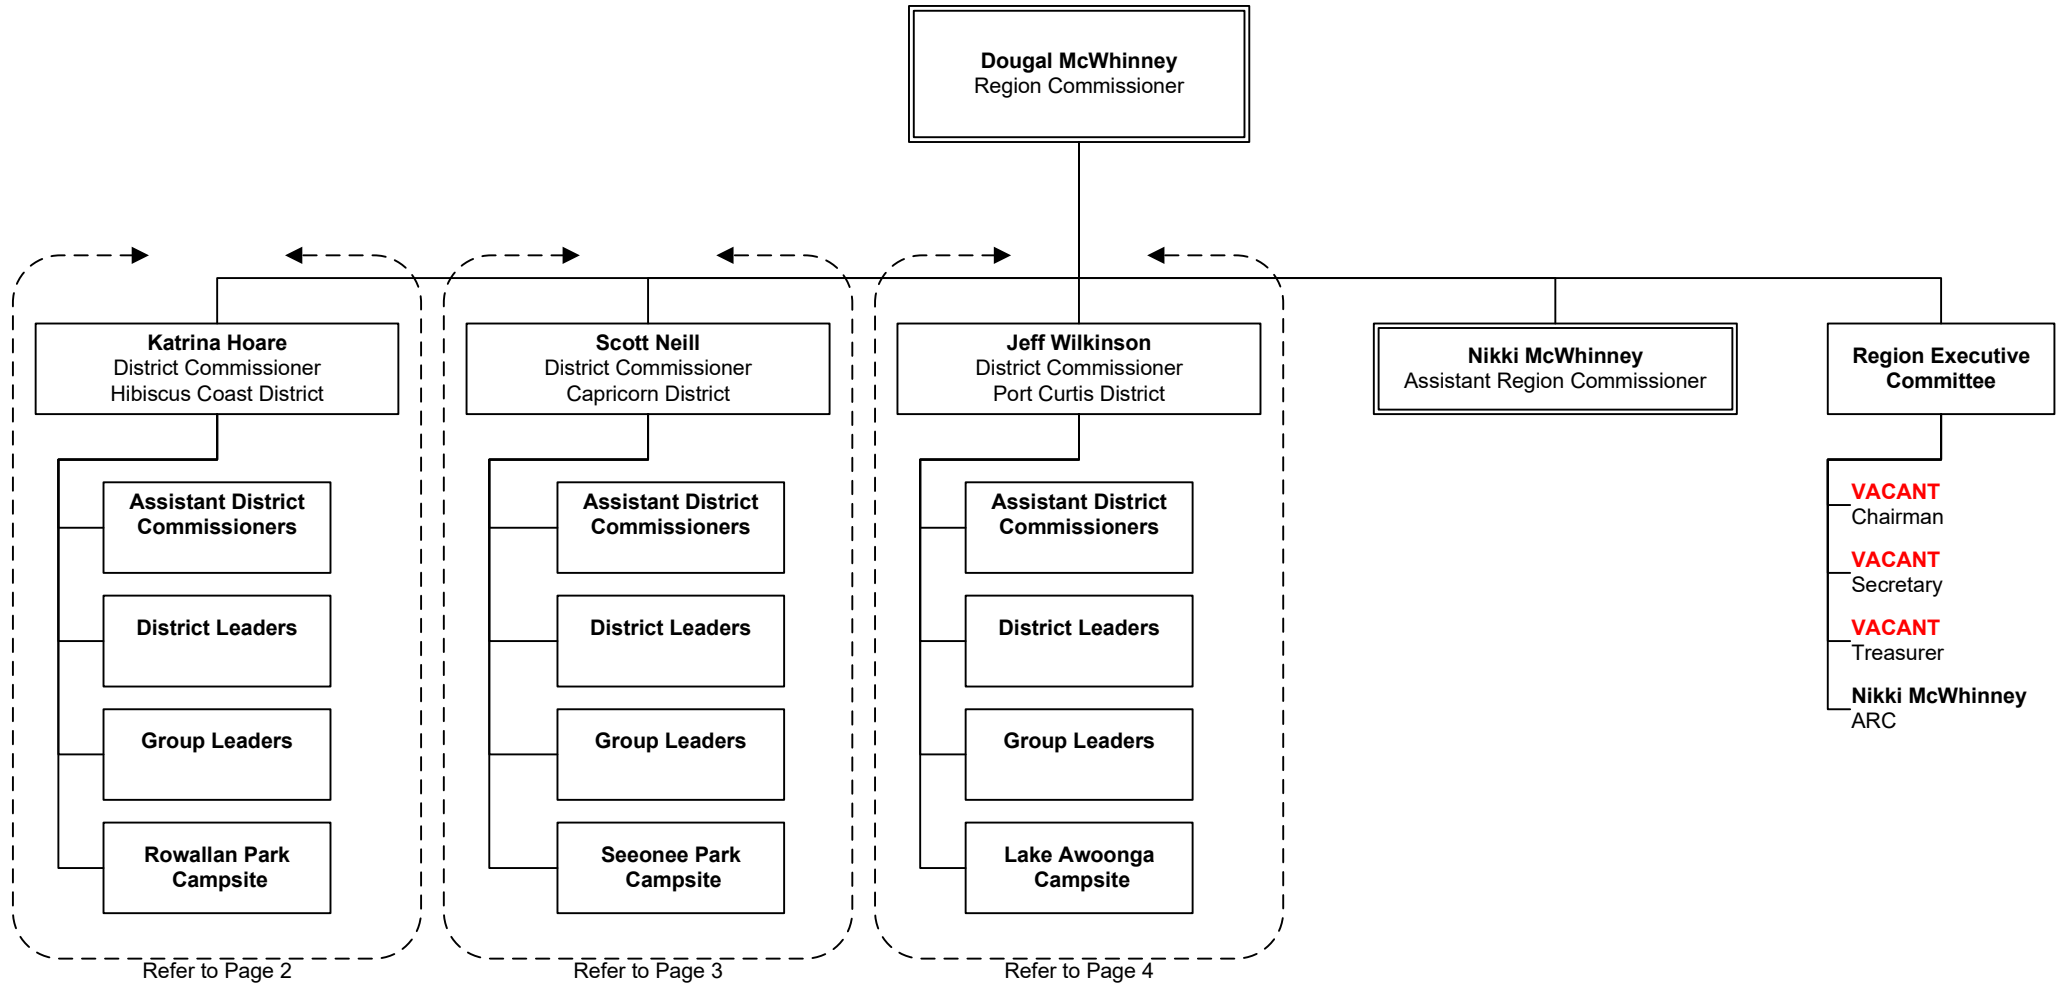

# Central Coast Region Region Structure

REVISIONS			
REV	DESCRIPTION	DATE	APPROVED
16	CCR with Districts	12/05/2018	Dougal McWhinney

District  
Badge

# Central Coast Region Capricorn District Structure

REVISIONS			
REV	DESCRIPTION	DATE	APPROVED
16	CCR with Districts	12/05/2018	Dougal McWhinney