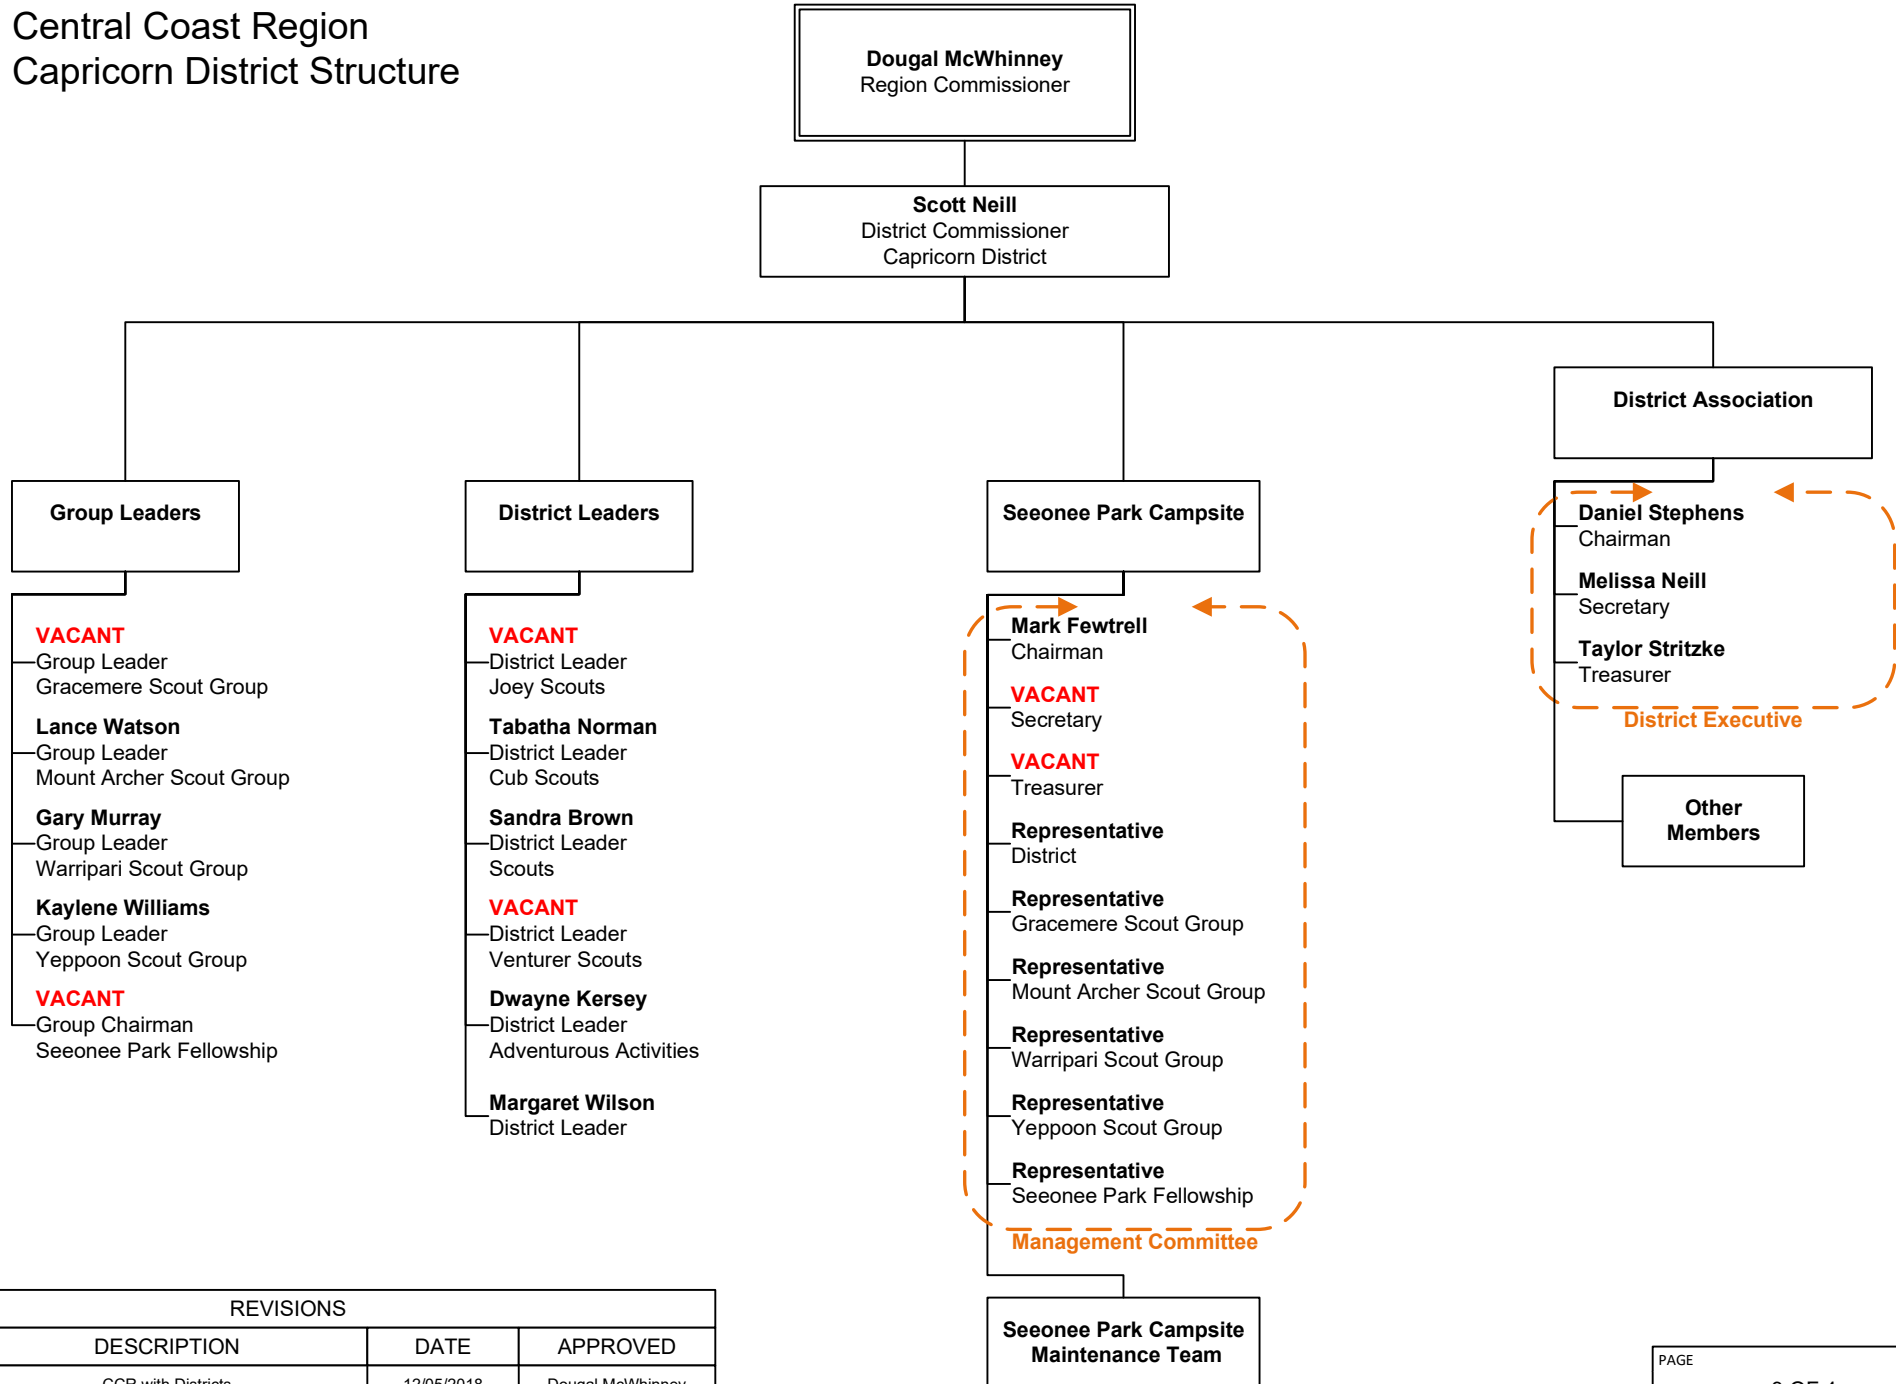

# Central Coast Region Hibiscus Coast District Structure

REVISIONS

REV	DESCRIPTION	DATE	APPROVED
16	CCR with Districts	12/05/2018	Dougal McWhinney

PAGE

District  
Badge

# Central Coast Region Capricorn District Structure

REVISIONS			
REV	DESCRIPTION	DATE	APPROVED
16	CCR with Districts	12/05/2018	Dougal McWhinney