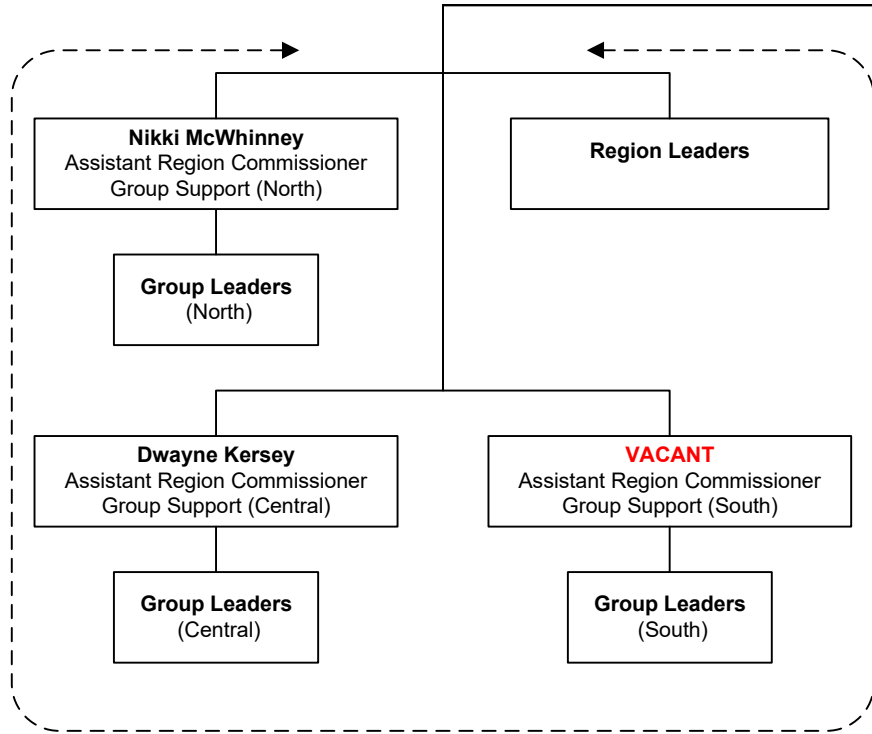

Central Coast Region Region Structure

Dougal McWhinney
Region Commissioner

Operations
(Refer to Page 2)

Campsites & Fellowships
(Refer to Page 3)

Region Executive

REVISION			
REV	DESCRIPTION	DATE	APPROVED
11	Minor Updates	13/09/2017	Dougal McWhinney
10	Minor Updates	10/09/2017	Dougal McWhinney

Central Coast Region Region Structure (Operations)

Dougal McWhinney
Region Commissioner

REVISION			
REV	DESCRIPTION	DATE	APPROVED
11	Minor Updates	13/09/2017	Dougal McWhinney
10	Minor Updates	10/09/2017	Dougal McWhinney