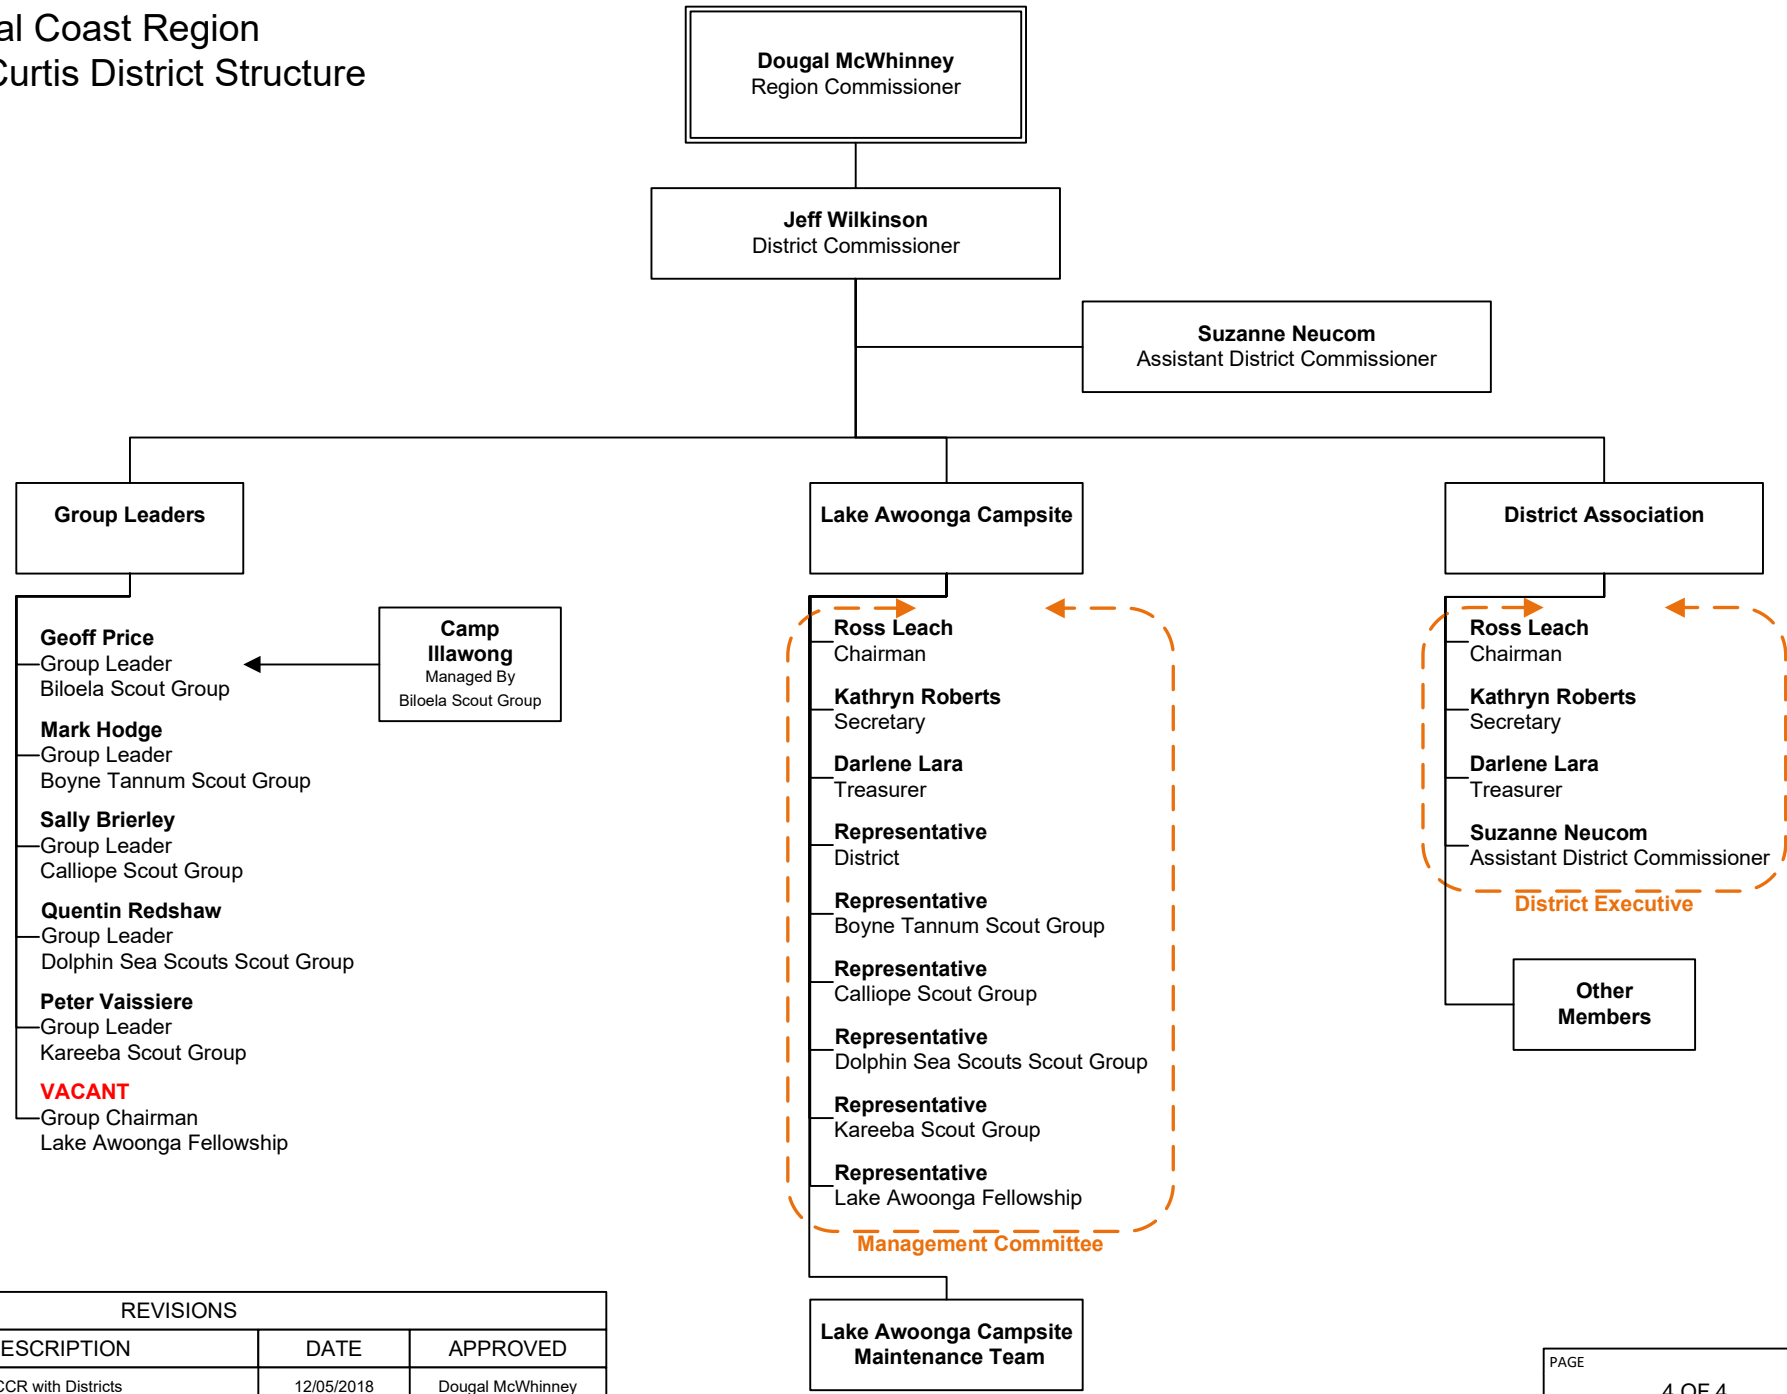

# Central Coast Region Hibiscus Coast District Structure

REVISIONS

REV	DESCRIPTION	DATE	APPROVED
16	CCR with Districts	12/05/2018	Dougal McWhinney

PAGE

District  
Badge

# Central Coast Region Capricorn District Structure

REVISIONS			
REV	DESCRIPTION	DATE	APPROVED
16	CCR with Districts	12/05/2018	Dougal McWhinney

# Central Coast Region Port Curtis District Structure

REVISIONS			
REV	DESCRIPTION	DATE	APPROVED
16	CCR with Districts	12/05/2018	Dougal McWhinney