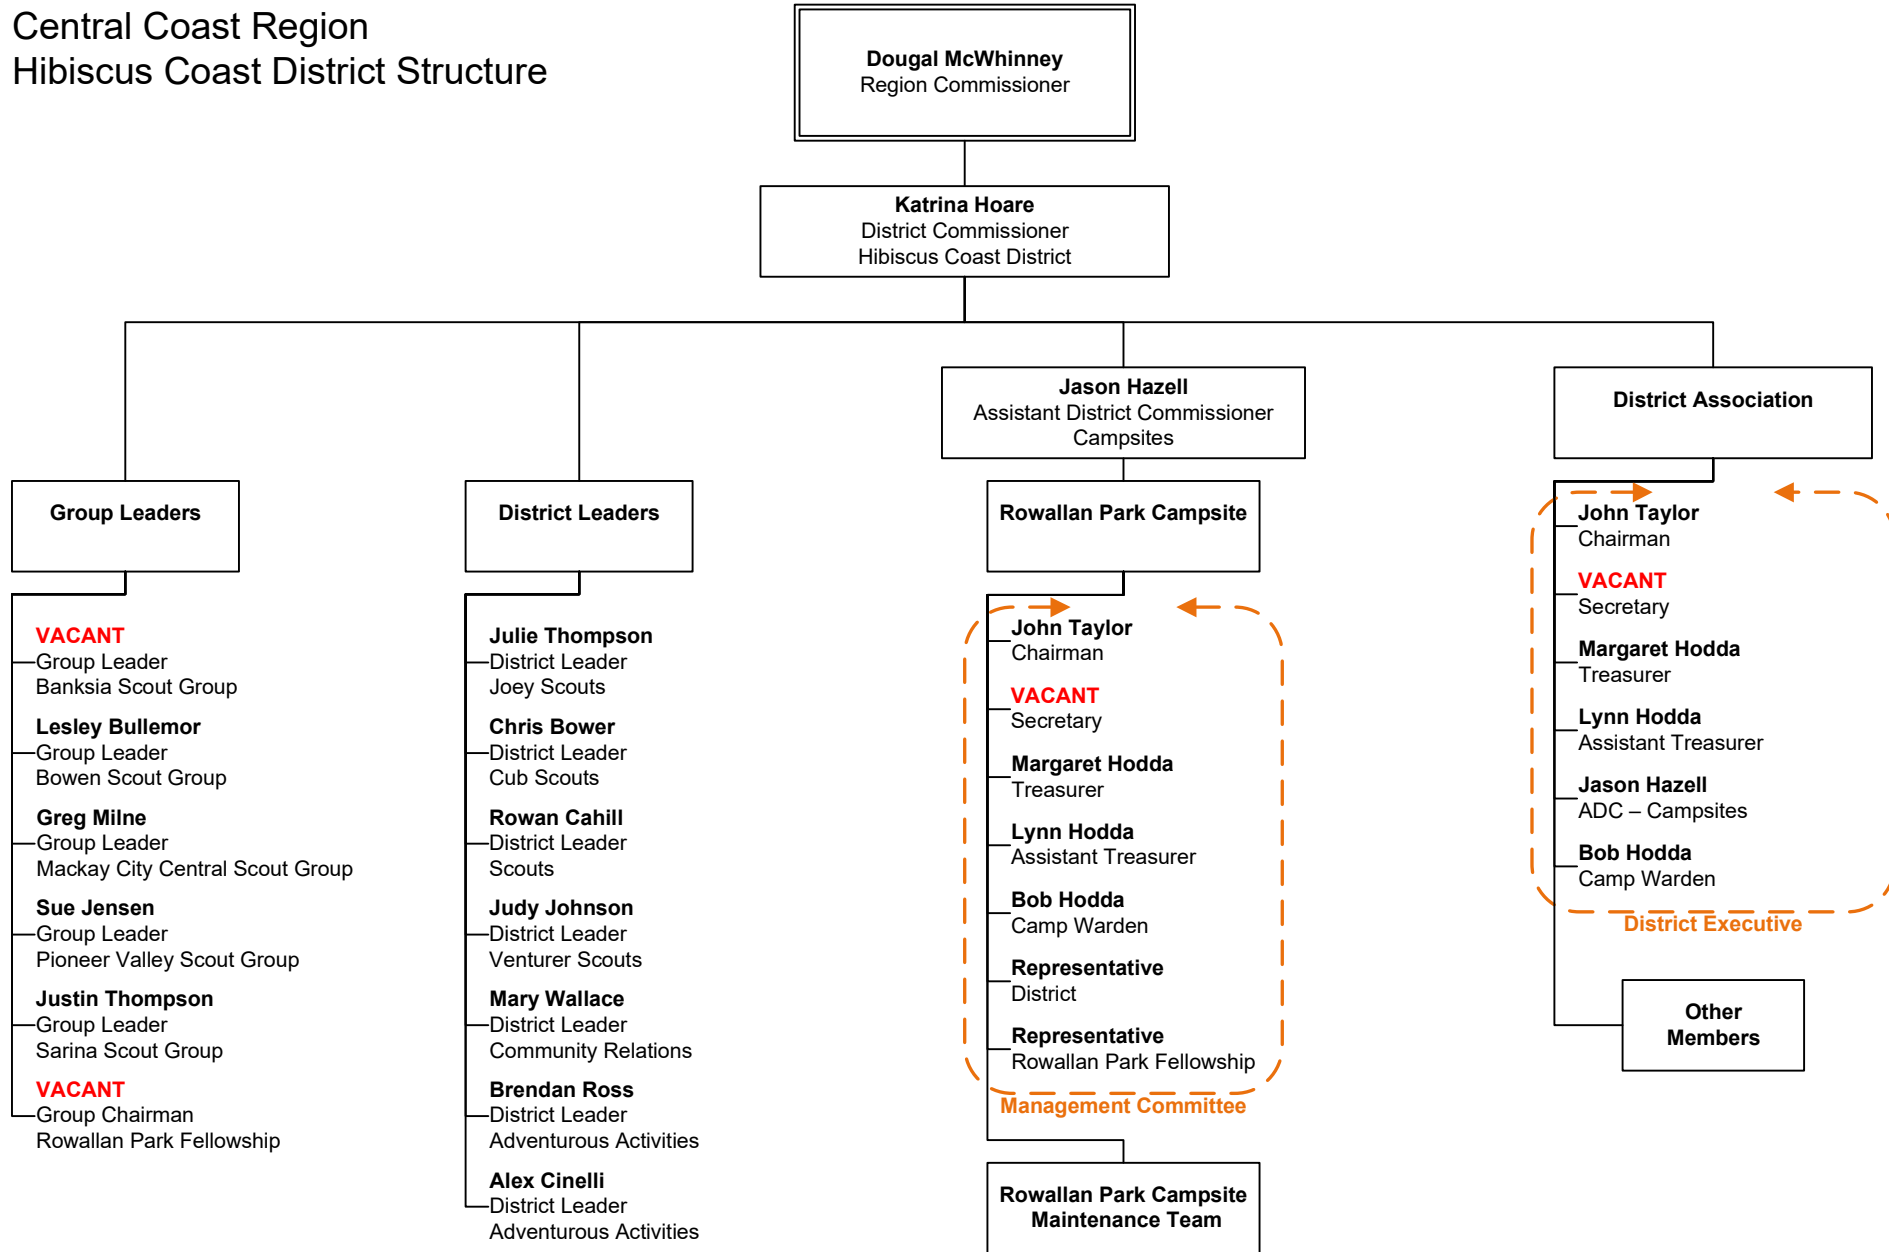

# Central Coast Region Region Structure

REVISIONS			
REV	DESCRIPTION	DATE	APPROVED
16	CCR with Districts	12/05/2018	Dougal McWhinney

District  
Badge

# Central Coast Region Hibiscus Coast District Structure

REVISIONS

REV	DESCRIPTION	DATE	APPROVED
16	CCR with Districts	12/05/2018	Dougal McWhinney

PAGE

District  
Badge

# Central Coast Region Capricorn District Structure

REVISIONS			
REV	DESCRIPTION	DATE	APPROVED
16	CCR with Districts	12/05/2018	Dougal McWhinney

# Central Coast Region Port Curtis District Structure

REVISIONS			
REV	DESCRIPTION	DATE	APPROVED
16	CCR with Districts	12/05/2018	Dougal McWhinney