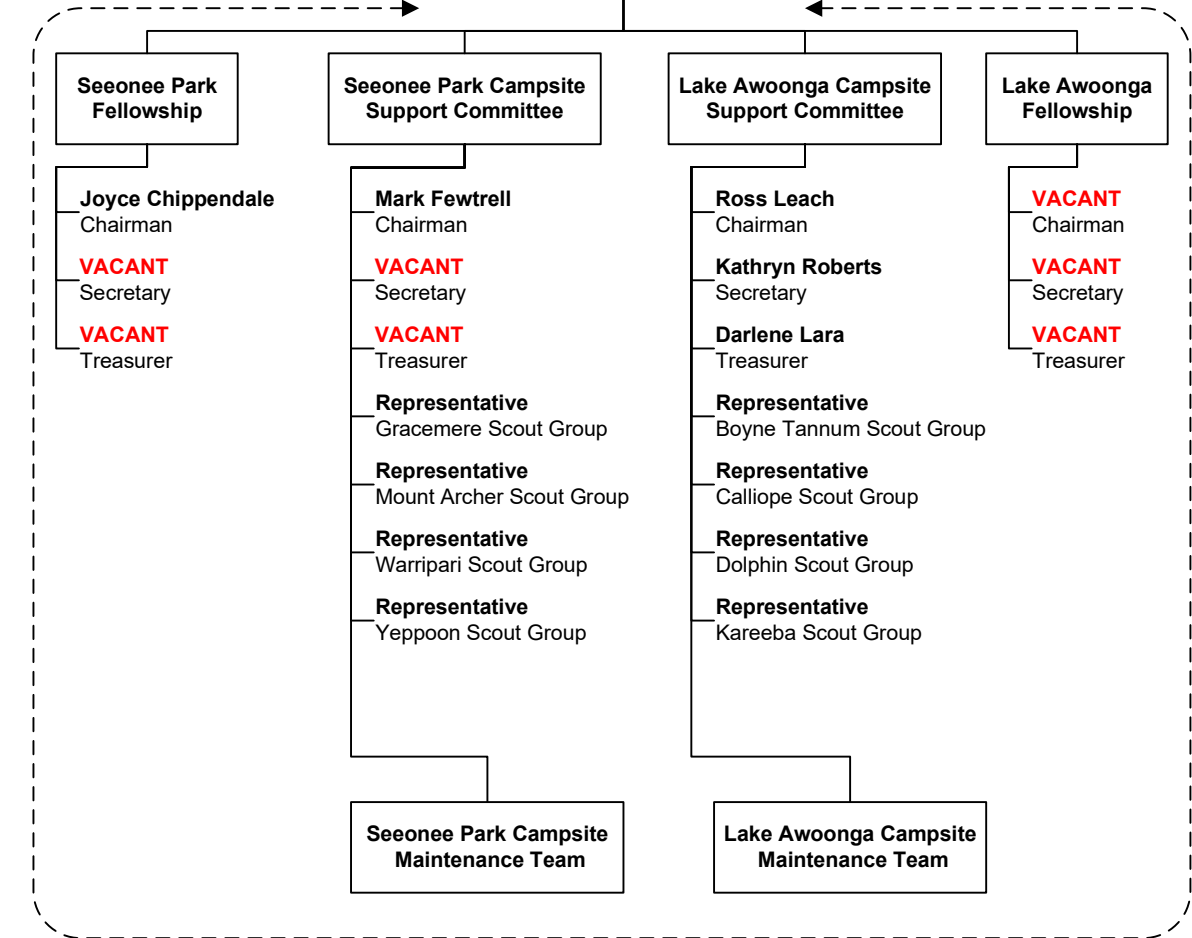

Central Coast Region Region Structure (Operations)

Dougal McWhinney
Region Commissioner

REVISION			
REV	DESCRIPTION	DATE	APPROVED
11	Minor Updates	13/09/2017	Dougal McWhinney
10	Minor Updates	10/09/2017	Dougal McWhinney

Central Coast Region Region Structure (Campsites & Fellowships)

Dougal McWhinney
Region Commissioner

Jason Hazell
Assistant Region Commissioner
Campsites (North)

Stephen Kydd
Assistant Region Commissioner
Campsites (South)

Northern Zone

Central & Southern Zone

REVISION			
REV	DESCRIPTION	DATE	APPROVED
11	Minor Updates	13/09/2017	Dougal McWhinney
10	Minor Updates	10/09/2017	Dougal McWhinney